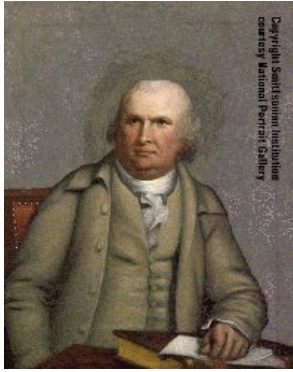

## Activity One: Signers of the Constitution and their Convention Contributions

Christy numbered each of the delegates in his painting for the public to view. Christy lists the following individuals first, all of whom are pro strong central government Federalists, except for Franklin: Washington, Franklin, Madison, Hamilton, G. Morris, R. Morris and James Wilson. These delegates are separated out from their state delegations and are displayed as independent heroes at the Convention.

**Instructions:** Read the Convention Contributions section from the [Individual Biographies of the Delegates to the Constitutional Convention](#) website for the following delegates: Washington, Franklin, Madison, Hamilton, G. Morris, R. Morris and James Wilson and complete the chart below.

Founder	Summary of Convention Contribution:
<b>Washington</b> 	
<b>Franklin</b> 	

**Madison**

**Hamilton**

**G. Morris**

**R. Morris**

**Wilson**